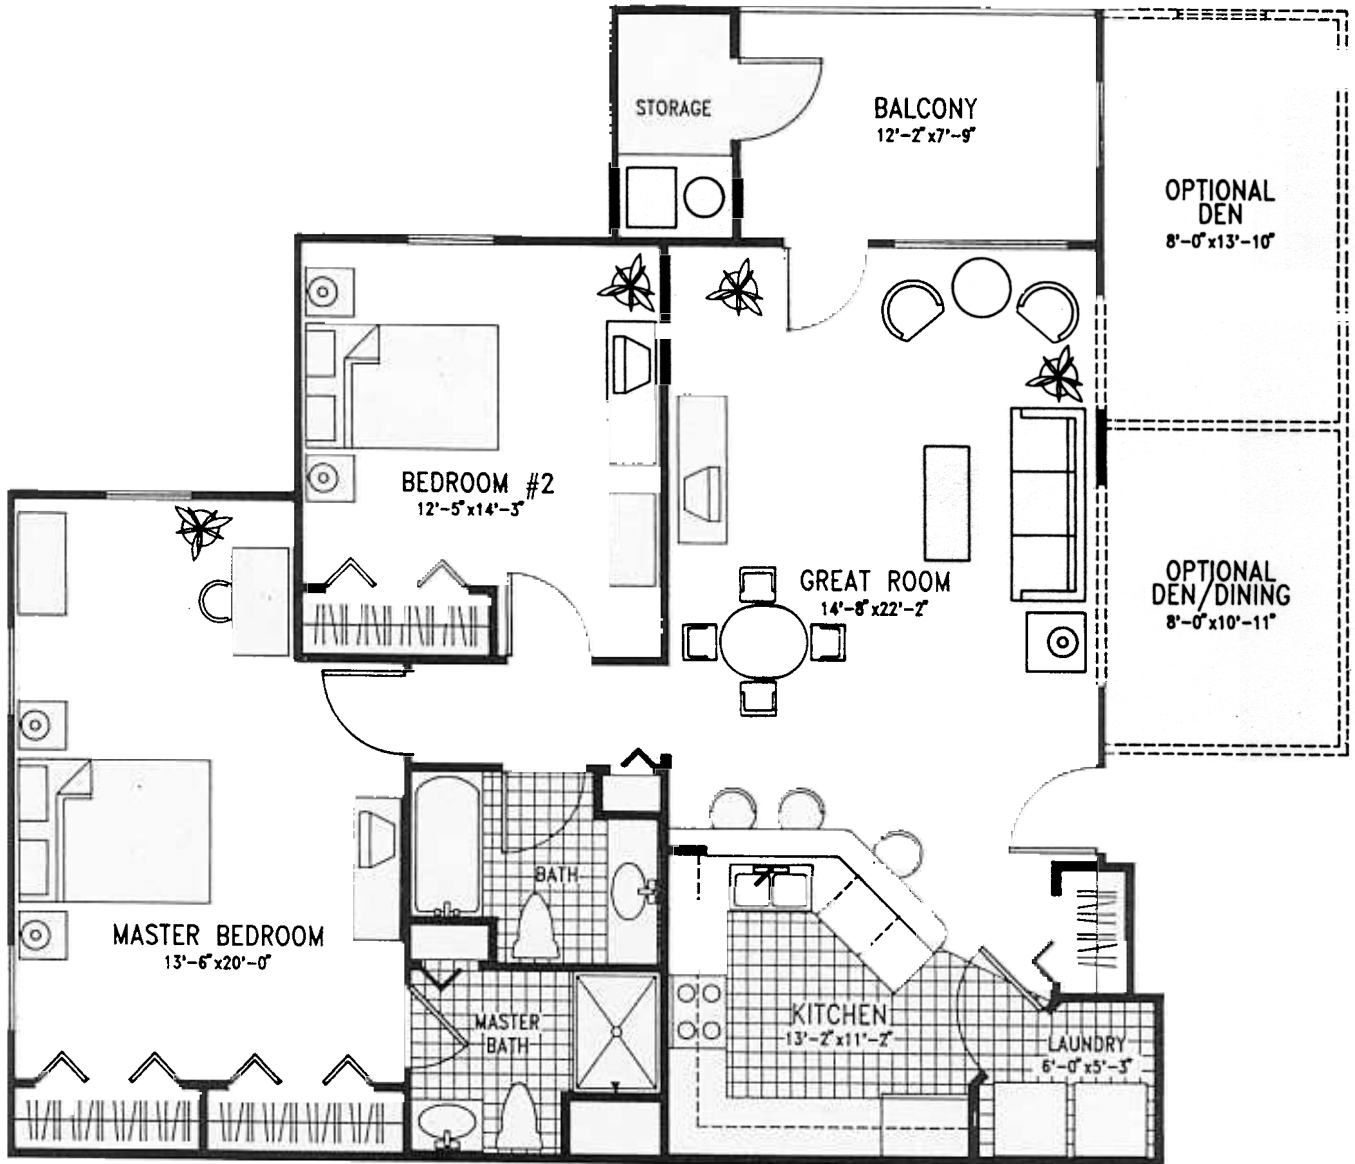

CONCORD

HEATHERWOOD Condominium

CAMBRIDGE HOMES OF MICHIGAN INC.
1443 HEATHERWOOD LANE, ANN ARBOR, MI 48108
Concord December 1996

Renderings are artist concepts and may vary in detail from plans and specifications. All dimensions shown are approximate. Builder reserves the right to make minor changes if necessary to improve the product. Prices are subject to change without notice.